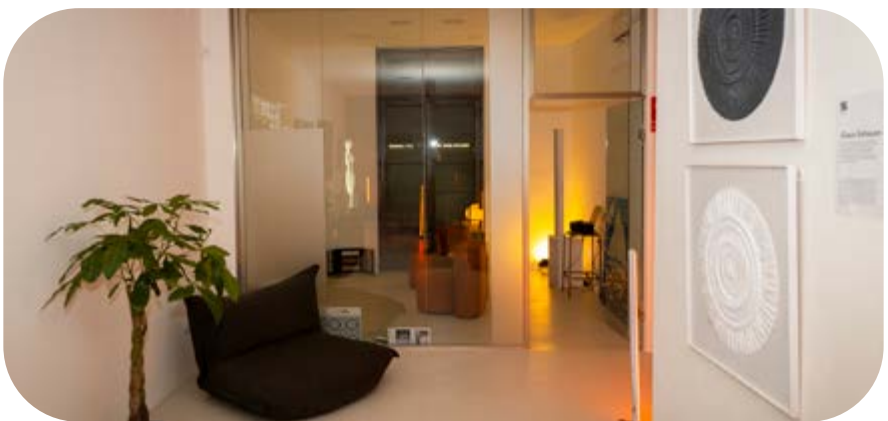

LAYOUTS	CAPACITY (PERSONS)
Cocktail (Standing)	140
Theater	120
Classroom	70-80
Banquet	80
Cabaret	90-100
Conference style	40-50
U Shape	35-45

More than 850 m²

Lounge area

Kitchen

Terrace

Meeting rooms

Hight speed Wifi