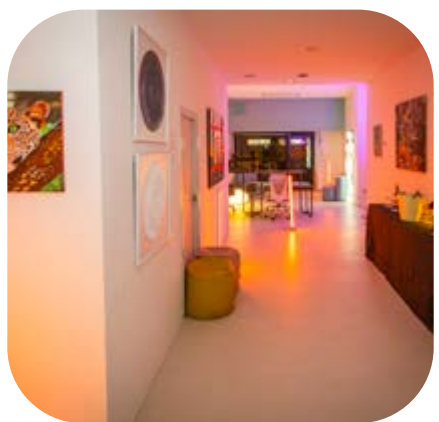

LAYOUTS	CAPACITY (PERSONS)
Cocktail (Standing)	140
Theater	120
Classroom	70-80
Banquet	80
Cabaret	90-100
Conference style	40-50
U Shape	35-45

More than 850 m²

Lounge area

Kitchen

Terrace

Meeting rooms

Hight speed Wifi